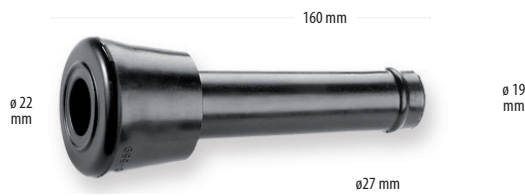

adapt. 7021.2725.110

adapt. 7022.2725.130

TIMEPRO®

adapt. 7023.2725.060

TIMEPRO®

adapt. 7021.2725.030

TIMEPRO®

adapt. 7021.2725.030

TIMEPRO®