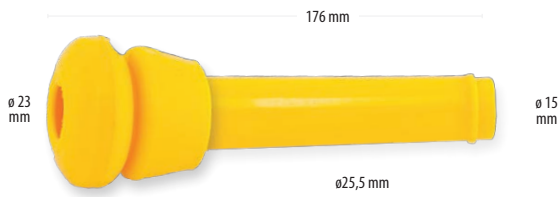

adapt. 7023.2725.110

TIMEPRO®

adapt. 7029.2725.010

adapt. 7029.2725.010

adapt. 7029.2725.010

adapt. 7021.2725.240 TIMEPRO®

340 mm

ø 23 mm ø 10 mm